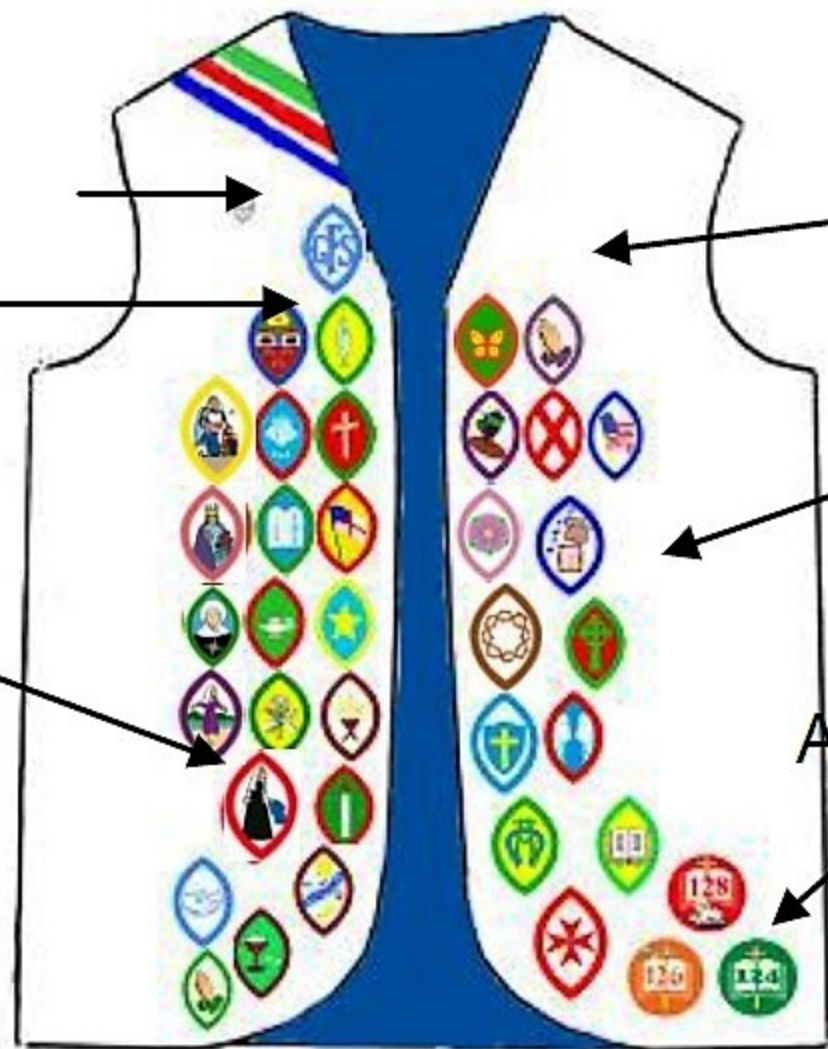

GFS Pin

Blue and green
level badges

More pins

Red and
purple
level
badges

Anniversary
badges

Special events,
service and
camp badges